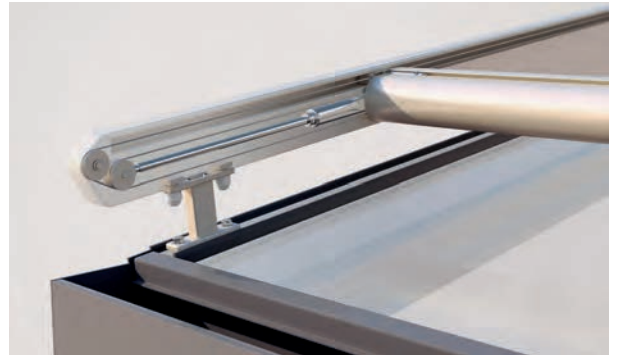

CONSERVATORY

**DELICATE CONSERVATORY AWNING ALSO
FOR SMALLER AREAS.**

AIROMATIC PS4000 | PS4500

Fixing brackets

PS4000 Roller guide

- Self-supporting box construction
- Their compact dimensions make these awnings suitable for the smallest window areas
- Gas cylinder mechanism ensures perfect tensioning of the cover
- Guide rail with fixing slot mounted for variable installation of the fixing brackets
- Different types of fixing brackets allow easy and flexible installation
- Soffit fixing via the guide rails possible
- With roller guide for reduced wear / abrasion (PS4000)